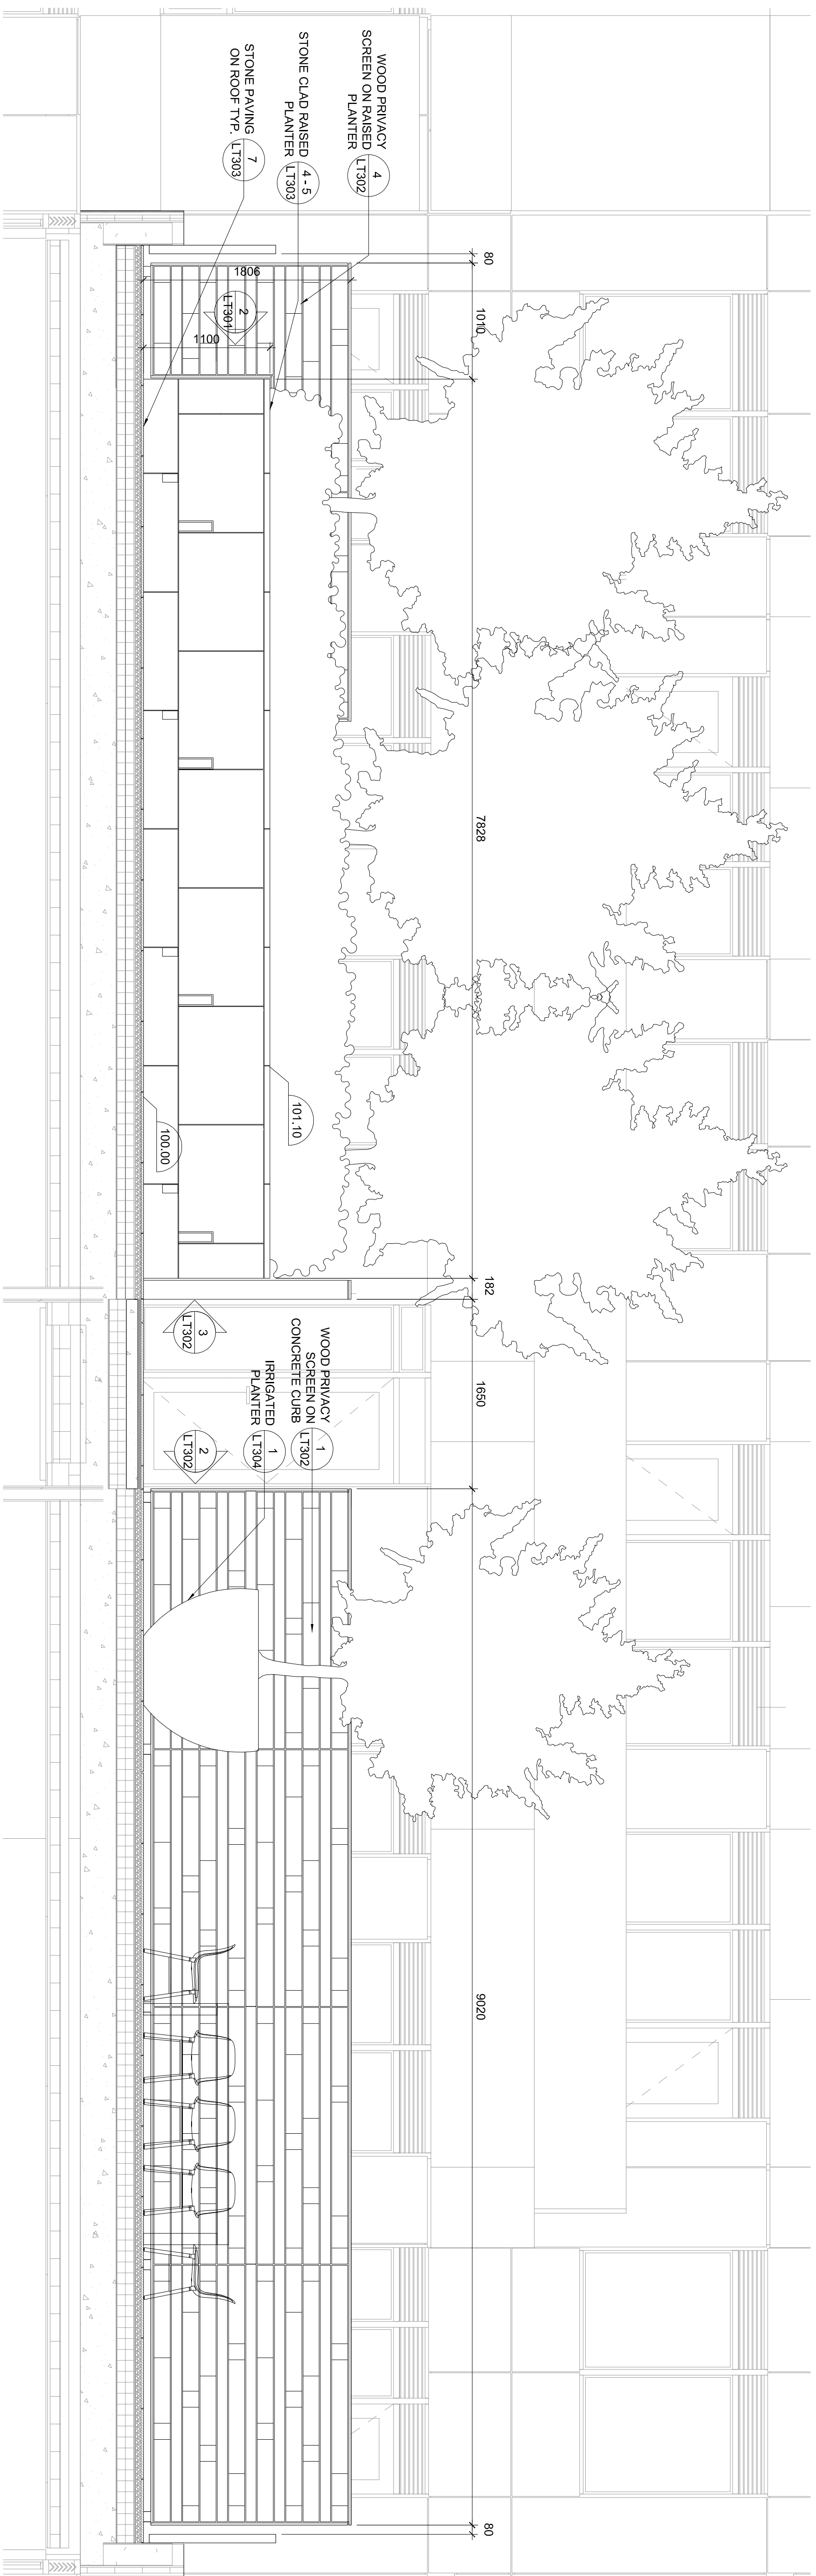

Janet Rosenbergl Studio
 Landscape Architecture and Urban Design
 1 416 666 6615 | 416 666 5756 www.jrsltd.ca
 346 Richmond Street West, Toronto, Ontario, M5G 2S1 Canada

TRIDEL

TORONTO COMMUNITY HOUSING CORPORATION

ALEXANDRA PARK PHASE 1A

LANDSCAPE SECTIONS

SCALE: AS SHOWN
 DRAWN: JRS
 CHECKED: GW
 PROJECT NUMBER: 13-101
 DRAWING DATE: 2015-02-28

LT201

2 LANDSCAPE SECTION

SCALE: 1 : 30