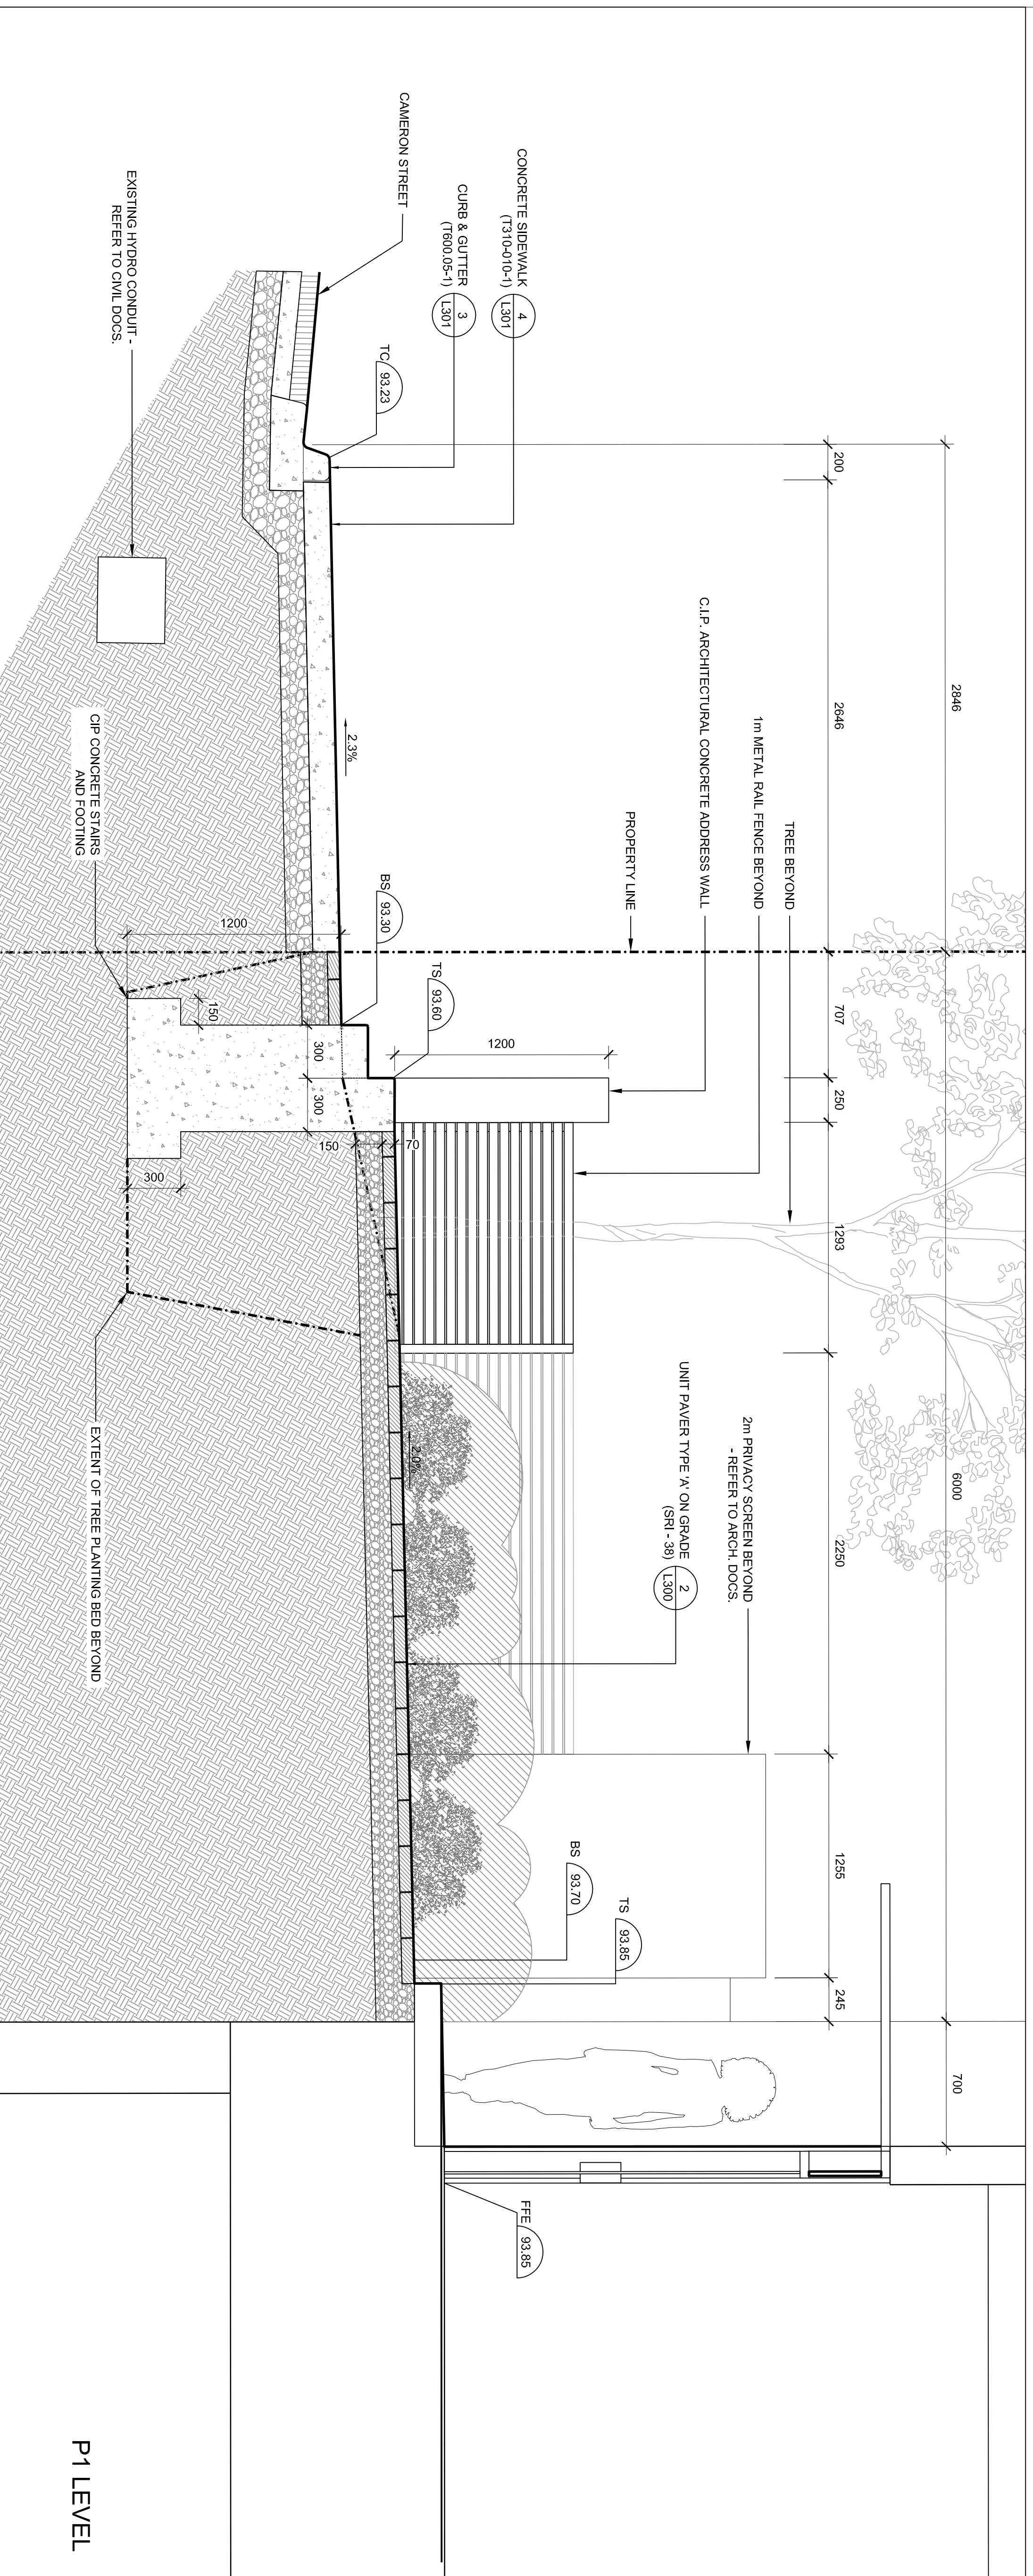

TRIDEL
 TORONTO COMMUNITY
 HOUSING CORPORATION

ALEXANDRA PARK
 PHASE 1A

LANDSCAPE SECTIONS

SCALE: 1:20
 DRAWN: JRS
 CHECKED:
 PROJECT NUMBER: 13-101
 DRAWING DATE: 2013-02-28

L400

1 LANDSCAPE SECTION
 SCALE: 1:20

P1 LEVEL

2 LANDSCAPE SECTION
 SCALE: 1:20

P1 LEVEL