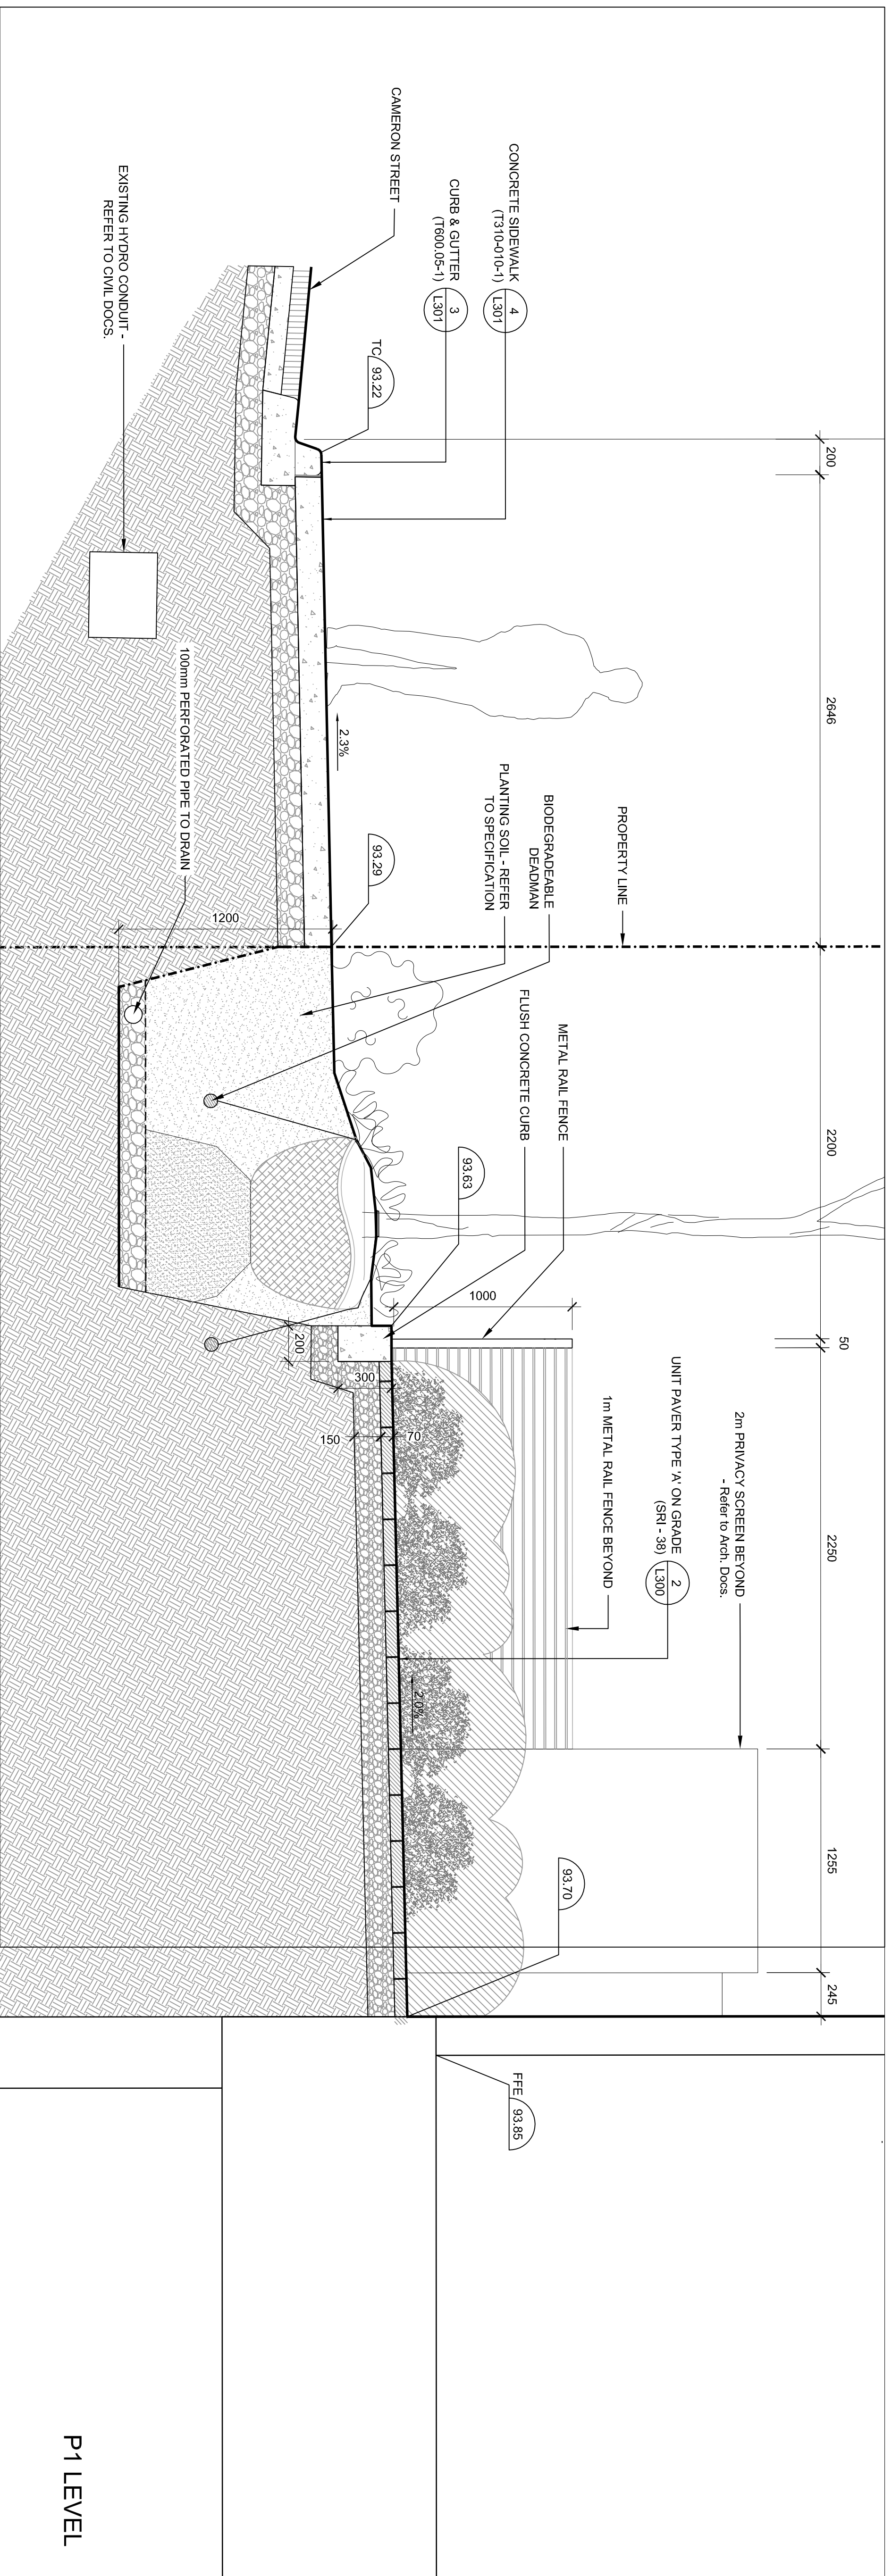

TRIDEL
 TORONTO COMMUNITY
 HOUSING CORPORATION

ALEXANDRA PARK
 PHASE 1A

LANDSCAPE SECTIONS

SCALE: 1:20
 DRAWN: JRS
 CHECKED:
 PROJECT NUMBER: 13-101
 DRAWING DATE: 2013-02-28

L400

1 LANDSCAPE SECTION
 SCALE: 1:20

P1 LEVEL

2 LANDSCAPE SECTION
 SCALE: 1:20

P1 LEVEL