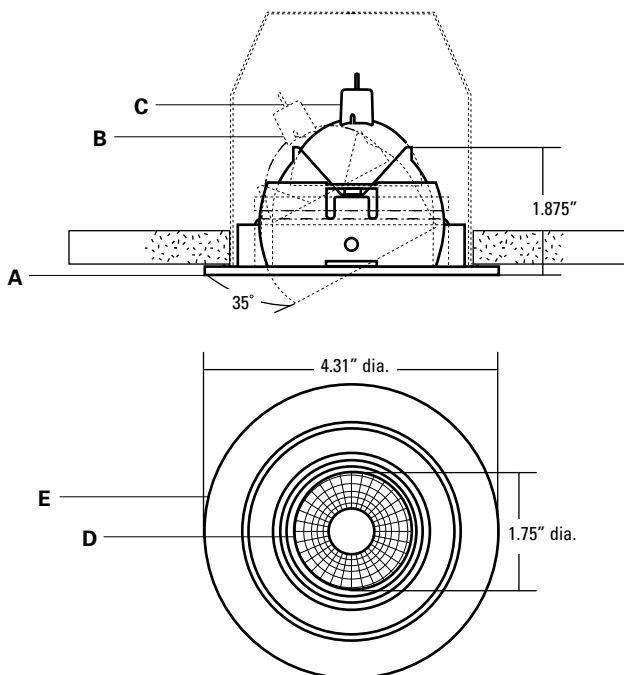

DESCRIPTION

4.3" round recessed adjustable trim for downlight, wall washing, and accent applications. For use with 12V MR16 lamp 71W max.

Catalog #		Type
Project		
Comments		Date
Prepared by		

SPECIFICATION FEATURES

A Trim

35° adjustable wall wash trim with black baffle for downlight and accent applications. 4.3" o.d. trim face.

B Lamp

For use with 12V MR16 lamp 71W max. Lamp not included.

C Socket

GU5.3 bi-pin socket for 12V MR16. (Included with Microgem housing sold separately)

D Lens

Includes clear protective glass lens. Can hold up to 2 optical accessories total.

E Finish

MLV3074 Powder coated white trim with black baffle.

MLV3076 Powder coated black trim with black baffle.

MLV3077 Powder coated industrial silver trim with black baffle.

MICROGEM RECESSED

MLV3074 - 3077
4.3" O.D.
Round Die Cast
Wall Wash Trim w/
Black Baffle 35°
Adjustability

FOR 12V MR16 71W max.

Compatible Housings:

C500 / C500-SH

C600 / C600-EL

C700

C800