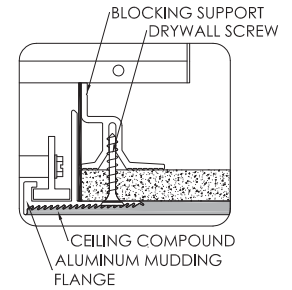

TRIMLESS DETAIL

GIMBAL ADJUSTABILITY

	A	B
3000 lm	35°	25°

TPL Lighting - Mike Hamilton 416.238.9793

ORDERING INFORMATION

CAT. NO	WATTAGE	COLOR TEMP	BEAM ANGLE	VOLTAGE	DRIVER TYPE	TRIMLESS	GIMBAL FINISH	HOUSING INTERIOR	ADDITIONAL
3G-RC1LED	45W - 3000 LUMENS	30K - 3000K	20D - 20°	120 - 120V	E - ELECTRONIC	XTR - TRIMLESS	NG - NATURAL (STD)	BK - BLACK (STD)	OA - OPTICAL ACCESSORY
	48W - 4000 LUMENS	35K - 3500K	40D - 40°	277 - 277V	DHL - DIMMING (LUTRON HI-LUME 3-WIRE®)		BG - BLACK	WH - WHITE	
		40K - 4000K	60D - 60°		DHL2 - DIMMING (LUTRON HI-LUME ECO SYSTEM®)		WG - WHITE	SV - SILVER	
					DIM - DIMMING (0-10V)			CF - CUSTOM	

3G-RC1LED						XTR			

ORDERING EXAMPLE 3G-RC1LED-45W-30K-40D-120-E-XTR-NG-BK