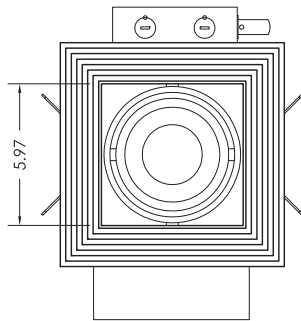

3G-RC1LEDXTR

1 LIGHT TRIMLESS
LED HIGH OUTPUT

CONSTRUCTION

- New construction housing and electrical enclosure constructed in cold rolled steel
- Aluminum mudding flange features a unique 1/2" inner reveal that emulates drywall to create a perfect looking cut-out every time
- Integral aluminum blocking support ensures fixture is properly secured into the ceiling structure
- Gimbal rail assemblies snap into place without the use of tools
- A ceiling thickness of 1/2" to 1" can be accommodated. Modified for thicker ceilings upon request
- Modified configurations available upon request

ELECTRICAL

- Integral electronic drivers
- Dimmable electronic drivers available
- Electrical enclosures conveniently mount into the side of the housing via 2 thumb screws
- Removable snap-in gimbal assembly allows for access to power supplies for easy maintenance
- Fixtures are thermally protected and rated for through branch wiring

LAMP ASSEMBLY

- LED module available in lumen packages of 3000 and 4000 (average rated life of 50,000 hours)
- Available in color temperatures of 3000K, 3500K and 4000K
- Solid aluminum adjustable double gimbals
- Gimbal adjustment does not require the use of tools
- High performance reflectors available in various beam angles
- Extruded aluminum heat sinks
- Can accept up to 3 optical accessories

MOUNTING

- Suitable for drywall ceilings
- Butterfly brackets and C Channel bars included