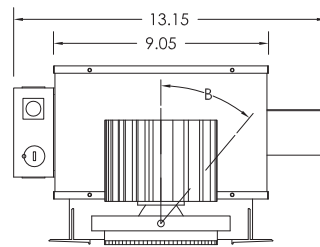

3G-RC1LEDXTR

1 LIGHT TRIMLESS
LED HIGH OUTPUT

CONSTRUCTION

- New construction housing and electrical enclosure constructed in cold rolled steel
- Aluminum mudding flange features a unique 1/2" inner reveal that emulates drywall to create a perfect looking cut-out every time
- Integral aluminum blocking support ensures fixture is properly secured into the ceiling structure
- Gimbal rail assemblies snap into place without the use of tools
- A ceiling thickness of 1/2" to 1" can be accommodated. Modified for thicker ceilings upon request
- Modified configurations available upon request

ELECTRICAL

- Integral electronic drivers
- Dimmable electronic drivers available
- Electrical enclosures conveniently mount into the side of the housing via 2 thumb screws
- Removable snap-in gimbal assembly allows for access to power supplies for easy maintenance
- Fixtures are thermally protected and rated for through branch wiring

LAMP ASSEMBLY

- LED module available in lumen packages of 3000 and 4000 (average rated life of 50,000 hours)
- Available in color temperatures of 3000K, 3500K and 4000K
- Solid aluminum adjustable double gimbals
- Gimbal adjustment does not require the use of tools
- High performance reflectors available in various beam angles
- Extruded aluminum heat sinks
- Can accept up to 3 optical accessories

MOUNTING

- Suitable for drywall ceilings
- Butterfly brackets and C Channel bars included