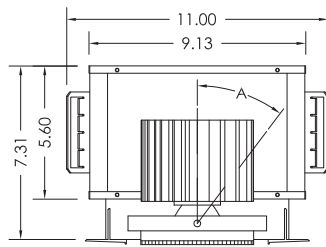

3G-RC1LEDXTR

1 LIGHT TRIMLESS
LED HIGH OUTPUT

CONSTRUCTION

- New construction housing and electrical enclosure constructed in cold rolled steel
- Aluminum mudding flange features a unique 1/2" inner reveal that emulates drywall to create a perfect looking cut-out every time
- Integral aluminum blocking support ensures fixture is properly secured into the ceiling structure
- Gimbal rail assemblies snap into place without the use of tools
- A ceiling thickness of 1/2" to 1" can be accommodated. Modified for thicker ceilings upon request
- Modified configurations available upon request

ELECTRICAL

- Integral electronic drivers
- Dimmable electronic drivers available
- Electrical enclosures conveniently mount into the side of the housing via 2 thumb screws
- Removable snap-in gimbal assembly allows for access to power supplies for easy maintenance
- Fixtures are thermally protected and rated for through branch wiring

LAMP ASSEMBLY

- LED module available in lumen packages of 3000 and 4000 (average rated life of 50,000 hours)
- Available in color temperatures of 3000K, 3500K and 4000K
- Solid aluminum adjustable double gimbals
- Gimbal adjustment does not require the use of tools
- High performance reflectors available in various beam angles
- Extruded aluminum heat sinks
- Can accept up to 3 optical accessories

MOUNTING

- Suitable for drywall ceilings
- Butterfly brackets and C Channel bars included