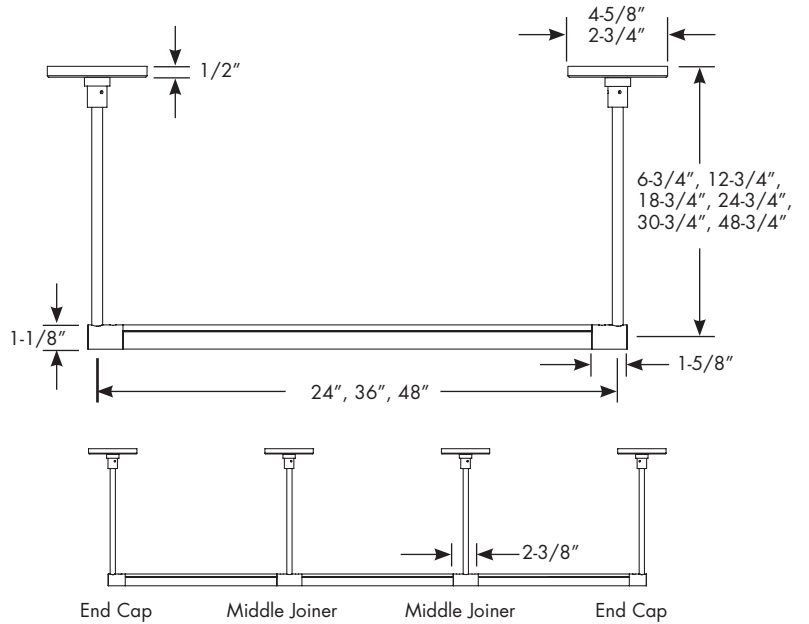

Labels U.L. listed for U.S. and Canada • Union made Product specifications subject to change without notice.

INSTALLATION

Mounting Options Stems are capable of mounting to j-box or direct to wall/ceiling. From ceiling stem lengths: 6", 12", 18", 24", 30" and 48" (18" max stem length from wall.) Canopy options – 2" round, 4" square remote, 4" round.

LED versions also available. See the DanaLite DL Series.

DIMENSIONS

Two End Joints required for each run.
One Middle Joint required between each fixture.

DANALITE

LINEAR T5 FLUORESCENT SIGN/DISPLAY

DIMENSIONS

SOLO FIXTURE

MULTI FIXTURE

4" Round Canopy Multi Fixture

4" Square Canopy Multi Fixture

2" Round Canopy T5 Multi Fixture

DANALITE

LINEAR T5 FLUORESCENT SIGN/DISPLAY

ORDERING INFORMATION