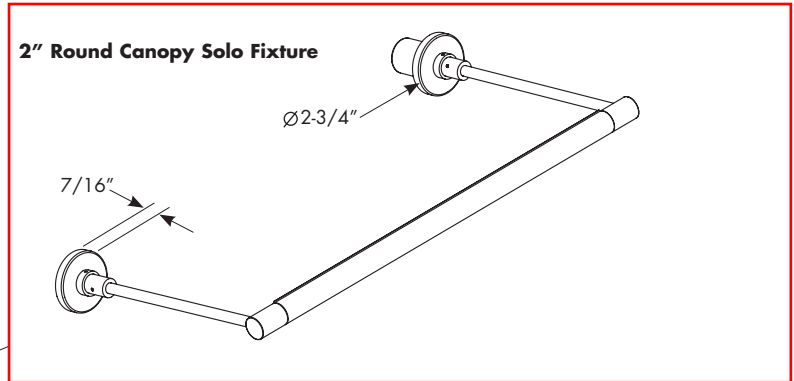

DANALITE

LINEAR T5 FLUORESCENT SIGN/DISPLAY

DIMENSIONS

SOLO FIXTURE