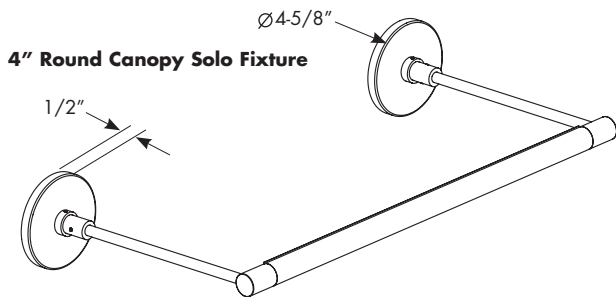

DANALITE

LINEAR T5 FLUORESCENT SIGN/DISPLAY

DIMENSIONS

SOLO FIXTURE