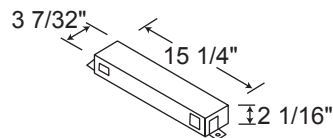

*18" max. length for wall installations

T5 FLUORESCENT

T5 Fluorescent Ballast

BET5HO-124	Fluorescent Ballast for (1) T5/HO Lamp up to 24W (120/277V)
BET5HO-139	Fluorescent Ballast for (1) T5/HO Lamp up to 39W (120/277V)
BET5HO-154	Fluorescent Ballast for (1) T5/HO Lamp up to 54W (120/277V)
BET5HO-180	Fluorescent Ballast for (1) T5/HO Lamp up to 80W (120/277V)
BET5HO-224	Fluorescent Ballast for (2) T5/HO Lamps up to 24W (120/277V)
BET5HO-239	Fluorescent Ballast for (2) T5/HO Lamps up to 39W (120/277V)
BET5HO-254	Fluorescent Ballast for (2) T5/HO Lamps up to 54W (120/277V)
BET5-2-U	T5 Fluorescent Ballast for (1) or (2) T5 Lamps

T5HO FLUORESCENT LAMPS/WATTAGE

F24T5/830	24W 21.6" length, 2000 lumens, 3000K, CRI=85, 20,000 hrs. life.
F24T5/835	24W 21.6" length, 2000 lumens, 3500K, CRI=85, 20,000 hrs. life.
F24T5/841	24W 21.6" length, 2000 lumens, 4100K, CRI=85, 20,000 hrs. life.
F39T5/830	39W 33.4" length, 3500 lumens, 3000K, CRI=85, 20,000 hrs. life.
F39T5/835	39W 33.4" length, 3500 lumens, 3500K, CRI=85, 20,000 hrs. life.
F39T5/841	39W 33.4" length, 3500 lumens, 4100K, CRI=85, 20,000 hrs. life.
F54T5/830	54W 45.2" length, 5000 lumens, 3000K, CRI=85, 20,000 hrs. life.
F54T5/835	54W 45.2" length, 5000 lumens, 3500K, CRI=85, 20,000 hrs. life.
F54T5/841	54W 45.2" length, 5000 lumens, 4100K, CRI=85, 20,000 hrs. life.

PHOTOMETRIC REPORT

Test Report #: PT03121204

Catalog No: DF2S

with Clear Lens

Luminaire Spacing Criterion: 1.20

Luminaire LPW: 27