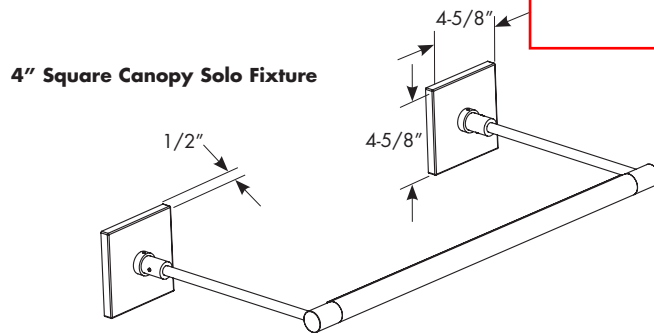

DANALITE

LINEAR T5 FLUORESCENT SIGN/DISPLAY

DIMENSIONS

SOLO FIXTURE