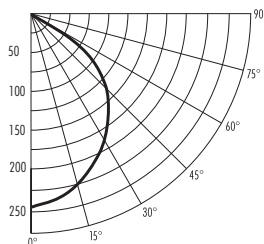

PHOTOMETRIC REPORT

Test Report #: PT03121204

Catalog No: DF2S

with Clear Lens

Luminaire Spacing Criterion: 1.20

Luminaire LPW: 27

CANDLEPOWER DISTRIBUTION (Candelas)

Degrees	Vertical	0°
0	240	
5	237	
15	221	
25	198	
35	170	
45	138	
55	104	
65	69	
75	38	
85	15	
90	8	