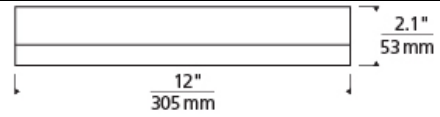

FLUSH & SEMI-FLUSH MOUNT

Finch Flush Mount Ceiling

DESCRIPTION

Clean lines and edge-lit LED light guide technology combine in this ultra-slim modern flush mount that is just two inches deep. Round includes 29 watt, 1230 net lumen, 3000K LED. Square includes 27 watt, 1450 net lumen, 3000K LED. Dimmable with low-voltage electronic dimmer.

INSTALLATION

This product can mount to either a 4" square electrical box with round plaster ring or an octagonal electrical box (not included).

WEIGHT

5.11lb / 2.32kg ±

ORDERING INFORMATION

700FMFIN	SHAPE OR SIZE	FINISH	LAMP
R	ROUND	Z ANTIQUE BRONZE	-LED830 LED 3000K 80 CRI 120V
S	SQUARE	S SATIN NICKEL	-LED830-277 LED 3000K 80 CRI 277V