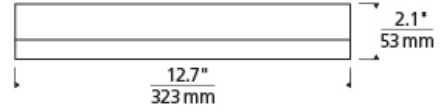

FLUSH & SEMI-FLUSH MOUNT

Finch Flush Mount Ceiling

DESCRIPTION

Clean lines and edge-lit LED light guide technology combine in this ultra-slim modern flush mount that is just two inches deep. Round includes 29 watt, 1230 net lumen, 3000K LED. Square includes 27 watt, 1450 net lumen, 3000K LED. Dimmable with low-voltage electronic dimmer.

INSTALLATION

This product can mount to either a 4" square electrical box with round plaster ring or an octagonal electrical box (not included).

WEIGHT

5.11lb / 2.32kg ±

ORDERING INFORMATION

700FMFIN	SHAPE OR SIZE	FINISH	LAMP
R	ROUND	Z ANTIQUE BRONZE	-LED830 LED 3000K 80 CRI 120V
S	SQUARE	S SATIN NICKEL	-LED830-277 LED 3000K 80 CRI 277V