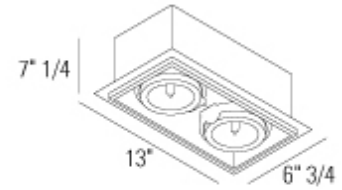

HUNTER SPOT RI 2xLED 1200 18W 1230 Lm 3000K 40°

Code: 1U3.1122.8332.1

intra lighting
all visible

L.3

Photometric Data

Classification

BZ	-
UTE	-
DIN	-
CIE	-

Glare Evaluation

X=4H, Y=8H	-
Radiant Class	-
UGR - transverse	-
UGR - longitudinal	-

Options

1U3.1122.8332.1	HUNTER SPOT RI 2xLED 1200 18W 1230 lm 3000K 40° white 120/277V dimmable 0-10V	3,3
1U3.1122.8332.2	HUNTER SPOT RI 2xLED 1200 18W 1230 lm 3000K 40° black 120/277V dimmable 0-10V	3,3
1U3.1122.8332.5	HUNTER SPOT RI 2xLED 1200 18W 1230 lm 3000K 40° grey 120/277V dimmable 0-10V	3,3

Description

Professional recessed ceiling trim-less adjustable spot luminaire

Trim: made from aluminium designed for flush installation in false ceilings ragging from 12,5 to 25 mm

Housing: steel sheet housing, white or black colour

Ring: optical units made of die-cast aluminium (same colour as trim); orientation in horizontal and vertical axes $\pm 35^\circ$ / $\pm 35^\circ$ thanks to double asymmetrical fixing

LED options:

- LED 1800 23W @ 700mA (1880-1990 lm) ; beam angle 24° or 40°

- LED 2700 34W @ 1050mA (2740-2900 lm) ; beam angle 24° or 40°

LED colour: 3000K or 4000K

LED driver: supplied with dimmable 0-10V constant current driver

Power supply: 120/277V; 50-60Hz

Mounting: all necessary mounting accessories included